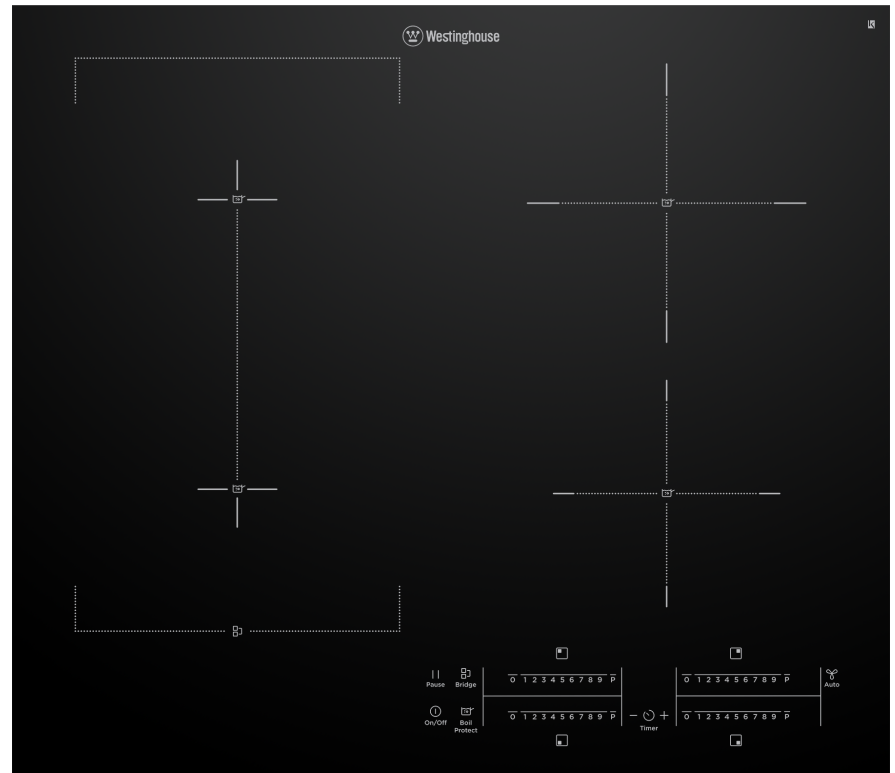

WHI645BD

60cm 4 zone induction cooktop with BoilProtect, Bridge Zone, Hob2Hood, PowerBoost, Pause and touch slide controls.

Features

- Bridge zone
- BoilProtect
- Hob2Hood
- PowerBoost
- Pause
- QuickCook Timer
- Perfect heat control
- Touch slide control
- Residual heat indicator
- Child safety device
- Easy clean ceramic surface