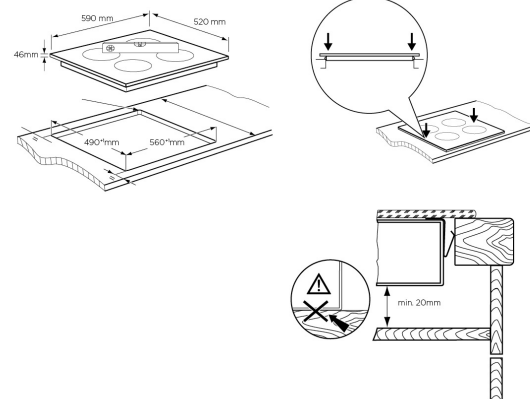

60cm induction cooktops

WHI635BD, WHI643BD, WHI645BD

DIMENSIONS

Total product height (mm) - 51, Total product width (mm) - 590, Total product depth (mm) - 520, Cut out width (mm) - 560, Cut out depth (mm) - 490